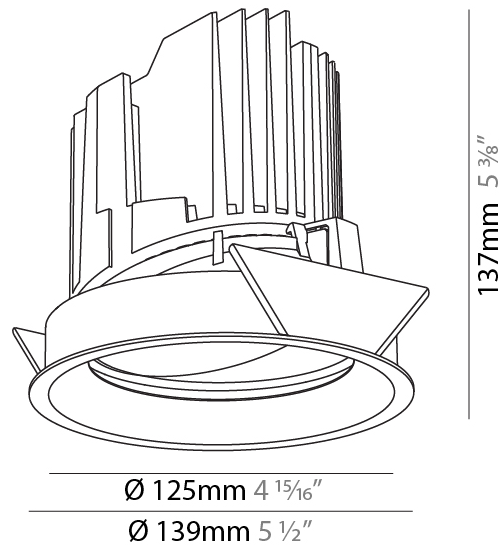

GENERAL

Series: Bioniq
 Subseries: Bioniq Round Deep
 Brand: Prolicht
 Division: Architectural
 Mounting Type: Trimless
 Mounting Location: Ceiling
 Subcategory: Downlight

PHYSICAL

Shape: Round
 Diameter (mm): 136
 Diameter (in): 5 3/8
 Height (mm): 151
 Height (in): 5 15/16
 Ceiling Thickness (mm): 10 / 12.5 / 15 / 25
 Ceiling Thickness (in): 3/8 or 1/2 or 9/16 or 1
 Min. Recessing Depth (mm): 170
 Min. Recessing Depth (in): 6 11/16
 Light Distribution: Downlight
 Weight (kg): 1.078
 Weight (lbs): 2.37
 Fixture Finish: SSR / BKV / CWI / CRY / HAB / UFT / ITA / RUA / FTG / MYG / LOD / PUS / FRO / FUP / KIA / POP / BLS / SPG / MEY / GOH / GUM / CHC / COM / ABZ / JAG / OBR / MOS / ROR
 Fixture Material: Aluminum Die Cast
 Cut-out Measurements: Ø 140mm / 5 1/2"
 Upon Request: Unique Ceiling Thickness

GENERAL

Series: Bioniq
 Subseries: Bioniq Round Adjustable
 Brand: Prolight
 Division: Architectural
 Mounting Type: Recessed
 Mounting Location: Ceiling
 Subcategory: Downlight

PHYSICAL

Shape: Round
 Diameter (mm): 139
 Diameter (in): 5 1/2
 Height (mm): 137
 Height (in): 5 3/8
 Ceiling Thickness (mm): 10 / 12.5 / 15
 Ceiling Thickness (in): 3/8 or 1/2 or 9/16
 Min. Recessing Depth (mm): 150
 Min. Recessing Depth (in): 5 7/8
 Light Distribution: Adjustable / Downlight
 Weight (kg): 0.836
 Weight (lbs): 1.84
 Fixture Finish: SSR / BKV / CWI / CRY / HAB / UFT / ITA / RUA / FTG / MYG / LOD / PUS / FRO / FUP / KIA / POP / BLS / SPG / MEY / GOH / GUM / CHC / COM / ABZ / JAG / OBR / MOS / ROR
 Fixture Material: Aluminum Die Cast
 Cut-out Measurements: 130mm / 5 1/8"

OPTICAL

Reflector°: 18 / 38
 Optic°: Lens Pack - No Lens / Linear Spread Lens / Honeycomb / Spread Lens
 Adjustability: Rotational 355°; Tilt 30°

RATINGS AND CERTIFICATIONS

Certified By: Certified for North American Standards
 IP rating: IP20
 Zaneen Group Inc. © 2024, T 1800-388-3382, F 416-247-9319, www.zaneen.com